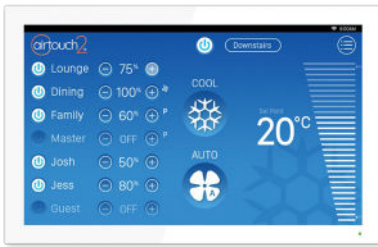

FUJITSU

GENERAL

Panasonic

Hisense

Home Size	Home Profile	Max Outlets	Max M2 Cool-Heat Capacity	PRICE GUIDE INSTALLED
Medium Home	3 Bed / 1 Bathroom / 2 Living	6	70-90	\$9390
Average Home	4 Bed / 2 Bathroom / 2 Living	8	80-100	\$10390
Large Home	4 Bed / 2 Bathroom / 2 Living PLUS	10	100-120	\$11990