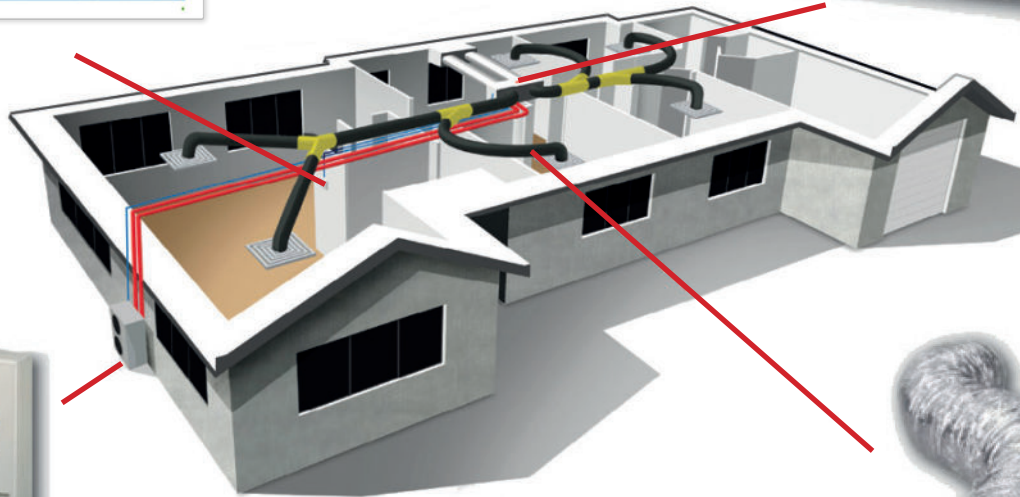

FUJITSU

GENERAL

Panasonic

Hisense

Home Size	Home Profile	Max Outlets	Max M2 Cool-Heat Capacity	PRICE GUIDE INSTALLED
Medium Home	3 Bed / 1 Bathroom / 2 Living	6	70-90	\$9390
Average Home	4 Bed / 2 Bathroom / 2 Living	8	80-100	\$10390
Large Home	4 Bed / 2 Bathroom / 2 Living PLUS	10	100-120	\$11990